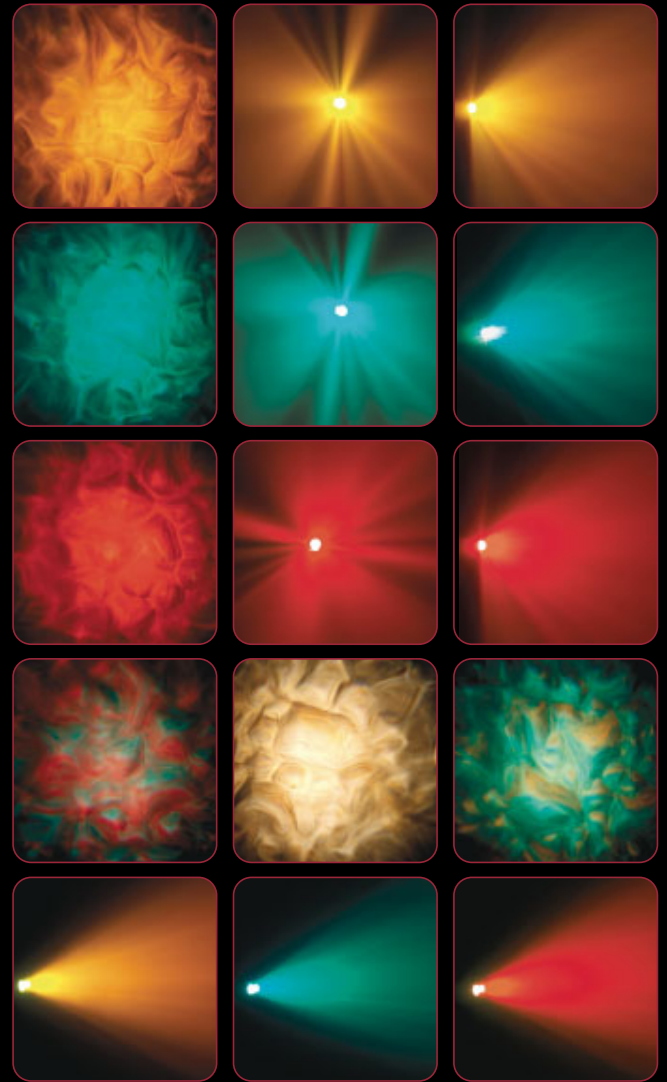

- ☞ COOL LIGHTING TO SET THE MOOD AT ANY CELEBRATION
- ☞ BRILLIANT FLUID EFFECTS TO WASH THROUGH THE CROWD
- ☞ NO DUTY CYCLE – NO COOL DOWN PERIOD – NO STOPPING YOU
- ☞ VARIABLE FOCUS FOR HAZING EFFECTS

MANIA DC1 Specifications:

Source

- 12 V / 100 W, long life halogen lamp (included)

Effects

- Motorized color wheel
- 3 colors + white + splitcolor options

Optics

- Manual focus
- Spreadangle 54° full angle

Cooling

- High speed fan cooled – no duty cycle

Control Modes

- Mains on / off Switch
- On / off Switch for color wheel
- CW / CCW rotation for Aqua effect
- Adjustable rotation speed for Aqua effect

Weight

- 6.5 kg (14.3 lb)

AC Supply

- 115 / 230V, 50-60Hz
- 111 W, 0.5 A @ 230V, 50 Hz
- 118 W, 1.0 A @ 120V, 60 Hz

Dimensions

- Size without standard bracket (L x W x H):
- 312 x 250 x 142 mm
- (12.3 x 9.8 x 14.2 in)