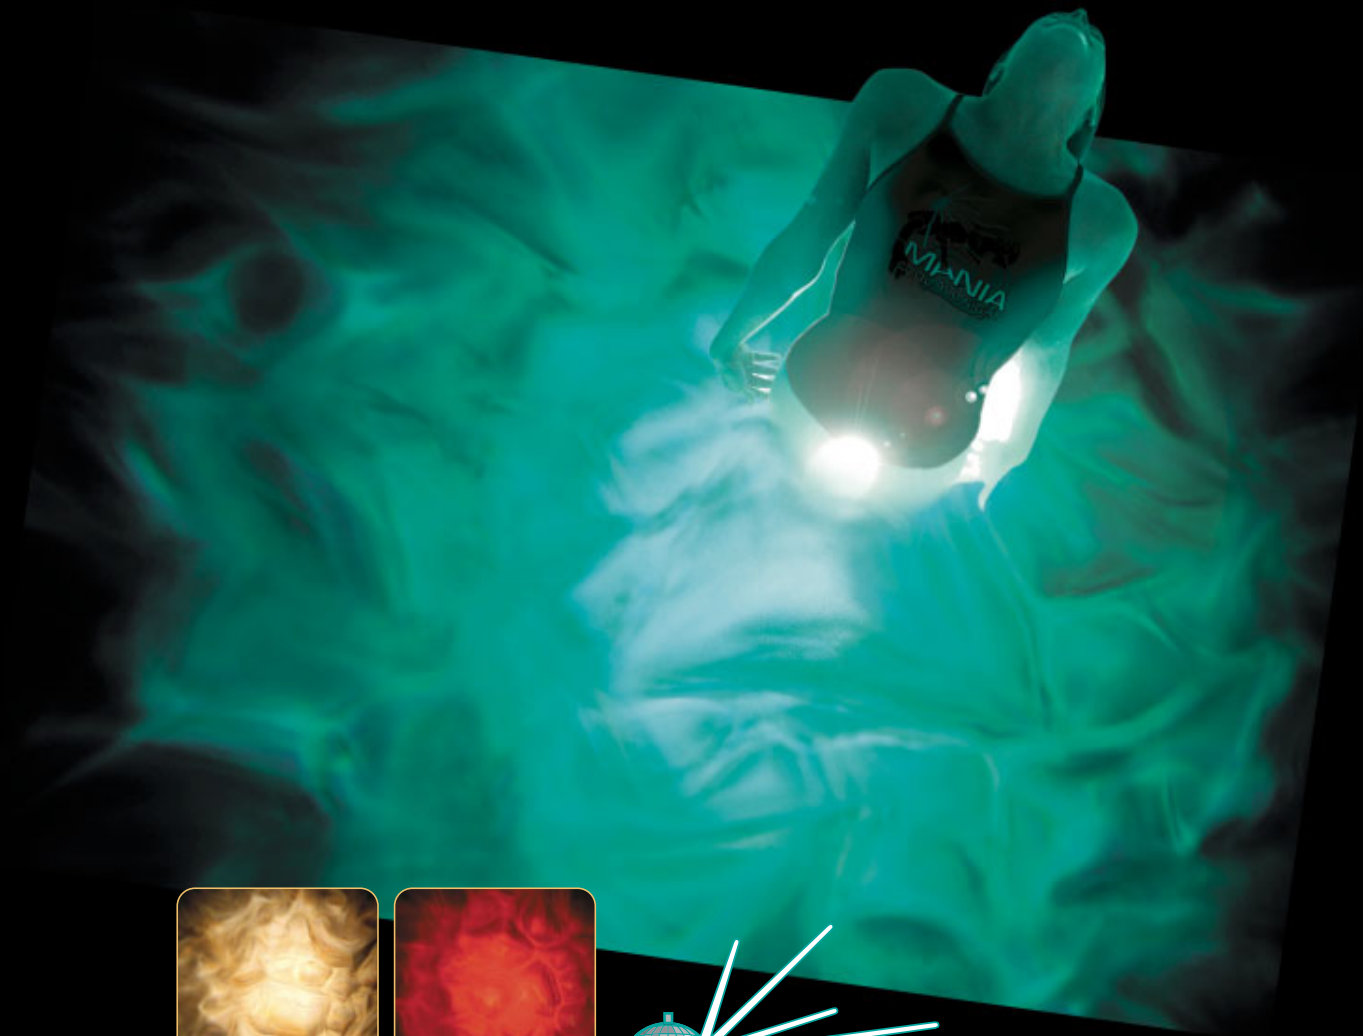

# COOL LIQUID EFFECT

### NO DUTY CYCLE

THE MANIA SERIES REMAINS COOL ALL NIGHT.  
LIKE NO OTHER EFFECT LIGHTING, MANIA IS THERE WITH YOU,  
HOUR AFTER SWEATY HOUR.

**Martin**

- ☞ COOL LIGHTING TO SET THE MOOD AT ANY CELEBRATION
- ☞ BRILLIANT FLUID EFFECTS TO WASH THROUGH THE CROWD
- ☞ NO DUTY CYCLE – NO COOL DOWN PERIOD – NO STOPPING YOU
- ☞ VARIABLE FOCUS FOR HAZING EFFECTS

**MANIA DC1 Specifications:**

**Source**

- 12 V / 100 W, long life halogen lamp (included)

**Effects**

- Motorized color wheel
- 3 colors + white + splitcolor options

**Optics**

- Manual focus
- Spreadangle 54° full angle