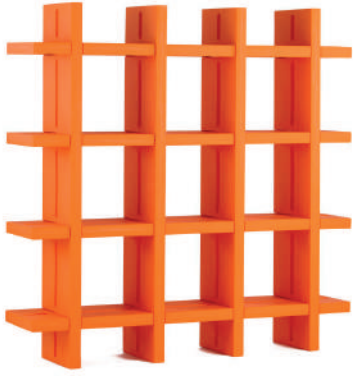

Material: Polyethylene.

Dimensions: 138 x 40 h 184 cm

Weight: 48 Kg

Packaging two boxes:

42 x 64 x 186 cm

42 x 64 x 186 cm

Packaging volume: 0,5 m³

DIMENSIONS (cm)																											
CODE	<p>SD BKC138 standard</p> <p>SL BKC138 lacquered</p>																										
COLOURS	<table style="width: 100%; border: none;"> <thead> <tr> <th style="text-align: left; border: none;">STANDARD</th> <th style="text-align: left; border: none;">LACQUERED (code GLOSSY/MATT)</th> </tr> </thead> <tbody> <tr> <td style="border: none;">○ MILKY WHITE (code FT)</td> <td style="border: none;">○ ABSOLUTE WHITE (code QA/MF)</td> </tr> <tr> <td style="border: none;">● JET BLACK (code FH)</td> <td style="border: none;">● GLAMOUR BLACK (code QH/MI)</td> </tr> <tr> <td style="border: none;">● ELEPHANT GREY (code FG)</td> <td style="border: none;">● VANITY GREY (code QG/MK)</td> </tr> <tr> <td style="border: none;">● CHOCOLATE BROWN (code FE)</td> <td style="border: none;">● CHARMING IVORY (code Q2/M3)</td> </tr> <tr> <td style="border: none;">● ARGIL GREY (code FJ)</td> <td style="border: none;">● SUPREME RED (code QD/MN)</td> </tr> <tr> <td style="border: none;">● DOVE GREY (code FP)</td> <td style="border: none;">● METALLIC GOLD (code QO/MZ)</td> </tr> <tr> <td style="border: none;">● POWDER BLUE (code FL)</td> <td style="border: none;">● METALLIC SILVER (code QM/MY)</td> </tr> <tr> <td style="border: none;">● MALVA GREEN (code FV)</td> <td style="border: none;">● METALLIC COPPER (code Q4/M5)</td> </tr> <tr> <td style="border: none;">● LIME GREEN (code FR)</td> <td></td> </tr> <tr> <td style="border: none;">● SAFFRON YELLOW (code FC)</td> <td></td> </tr> <tr> <td style="border: none;">● FLAME RED (code FD)</td> <td></td> </tr> <tr> <td style="border: none;">● SWEET FUCHSIA (code FU)</td> <td></td> </tr> </tbody> </table>	STANDARD	LACQUERED (code GLOSSY/MATT)	○ MILKY WHITE (code FT)	○ ABSOLUTE WHITE (code QA/MF)	● JET BLACK (code FH)	● GLAMOUR BLACK (code QH/MI)	● ELEPHANT GREY (code FG)	● VANITY GREY (code QG/MK)	● CHOCOLATE BROWN (code FE)	● CHARMING IVORY (code Q2/M3)	● ARGIL GREY (code FJ)	● SUPREME RED (code QD/MN)	● DOVE GREY (code FP)	● METALLIC GOLD (code QO/MZ)	● POWDER BLUE (code FL)	● METALLIC SILVER (code QM/MY)	● MALVA GREEN (code FV)	● METALLIC COPPER (code Q4/M5)	● LIME GREEN (code FR)		● SAFFRON YELLOW (code FC)		● FLAME RED (code FD)		● SWEET FUCHSIA (code FU)	
STANDARD	LACQUERED (code GLOSSY/MATT)																										
○ MILKY WHITE (code FT)	○ ABSOLUTE WHITE (code QA/MF)																										
● JET BLACK (code FH)	● GLAMOUR BLACK (code QH/MI)																										
● ELEPHANT GREY (code FG)	● VANITY GREY (code QG/MK)																										
● CHOCOLATE BROWN (code FE)	● CHARMING IVORY (code Q2/M3)																										
● ARGIL GREY (code FJ)	● SUPREME RED (code QD/MN)																										
● DOVE GREY (code FP)	● METALLIC GOLD (code QO/MZ)																										
● POWDER BLUE (code FL)	● METALLIC SILVER (code QM/MY)																										
● MALVA GREEN (code FV)	● METALLIC COPPER (code Q4/M5)																										
● LIME GREEN (code FR)																											
● SAFFRON YELLOW (code FC)																											
● FLAME RED (code FD)																											
● SWEET FUCHSIA (code FU)																											